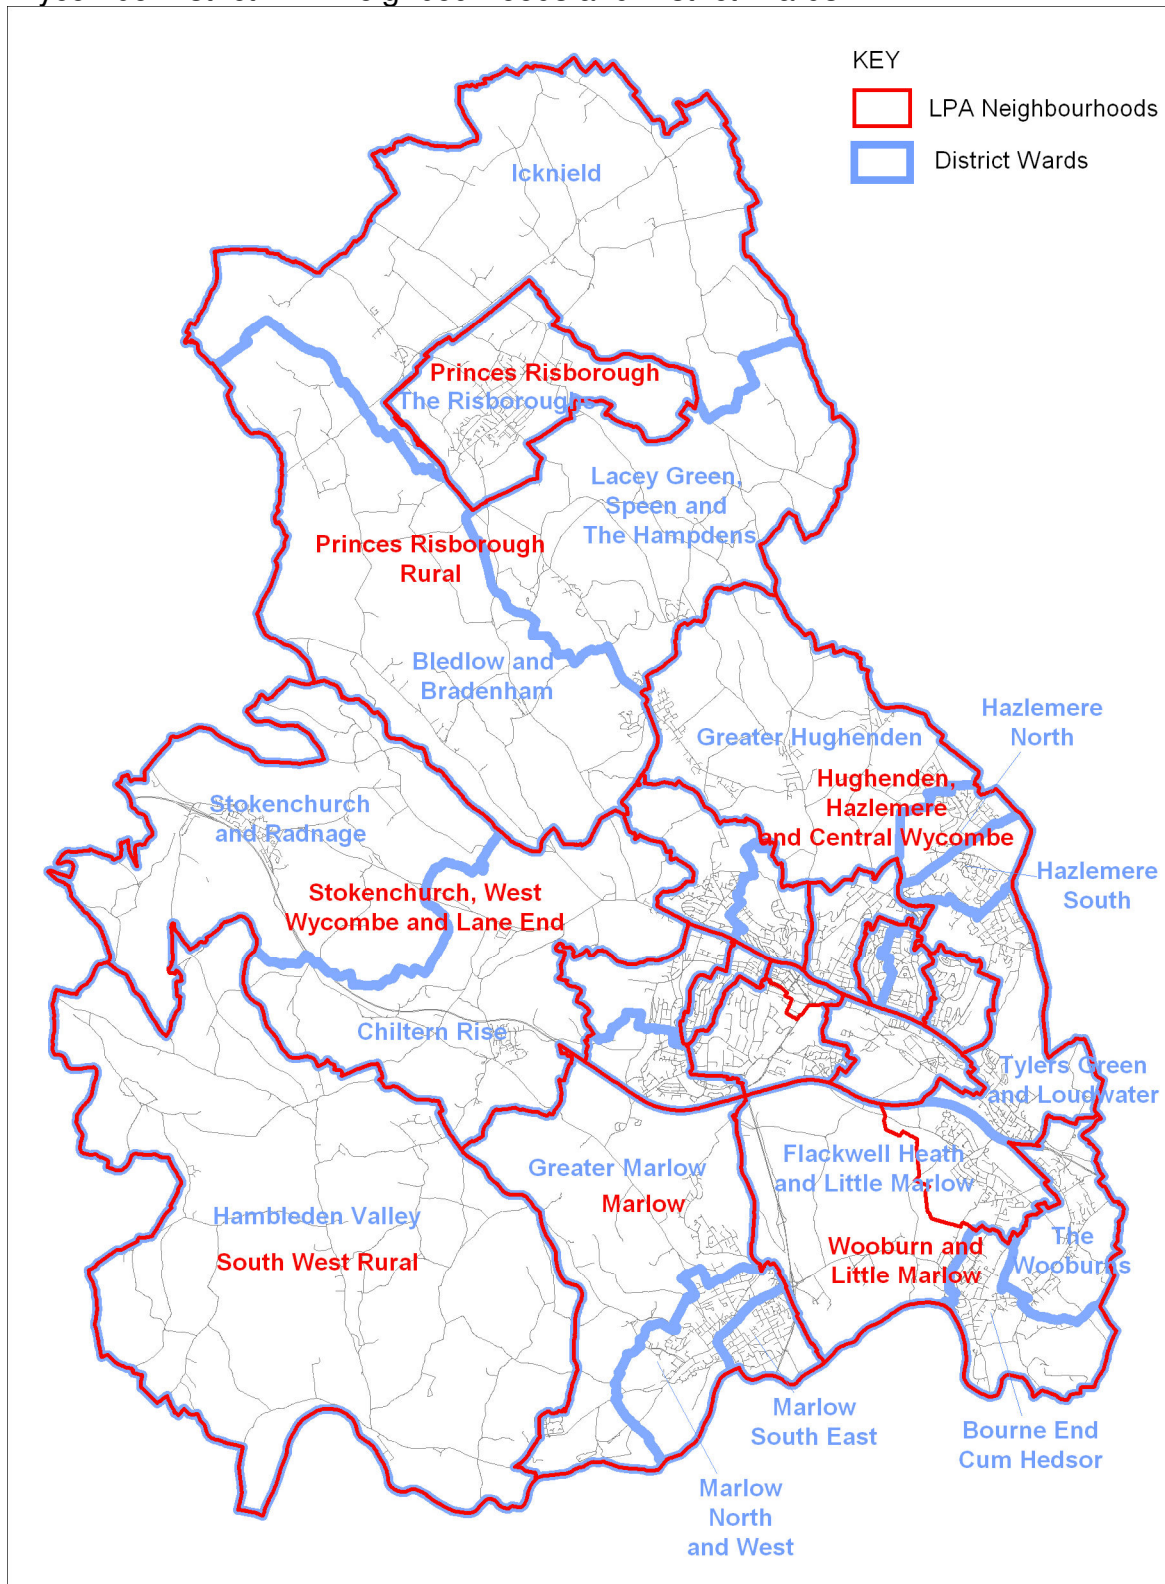

Wycombe District LPA Neighbourhoods and District Wards

This map is reproduced from Ordnance Survey material with the permission of Ordnance Survey on behalf of the controller of Her Majesty's Stationery Office. © Crown Copyright. Unauthorised reproduction infringes Crown copyright and may lead to prosecution or civil proceedings.

High Wycombe Urban Area LPA Neighbourhoods and District Wards